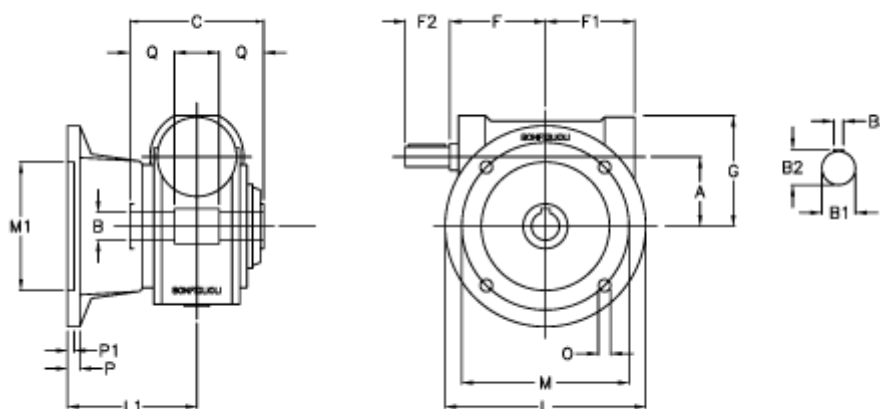

Article number: 3901185020400

Description: Worm gear with solid input shaft
VF 185F-20-HS

Measures

a	= 185.4	F1 = 205	P = 22
B	= 60	F2 = 70	P1 = 20
B1	= 40	g = 267	Q = 65.0
B2	= 43.0	L = 400	
B3	= 12	L1 = 255.0	
C	= 190	m = 350	
Description	= VF 185F-xx-HS	M1 = 280	
F	= 214.5	O = 22.0	